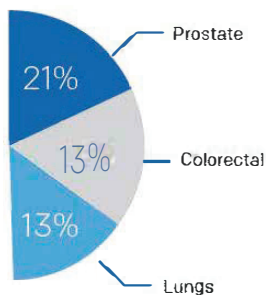

4 300

Quebecers
this year

880

Will die this year

3rd most probable cause of death from cancer

21%
of all new cases of cancer in men

PRO⁺CURE

Halte au cancer de la prostate.
The Force Against Prostate Cancer.